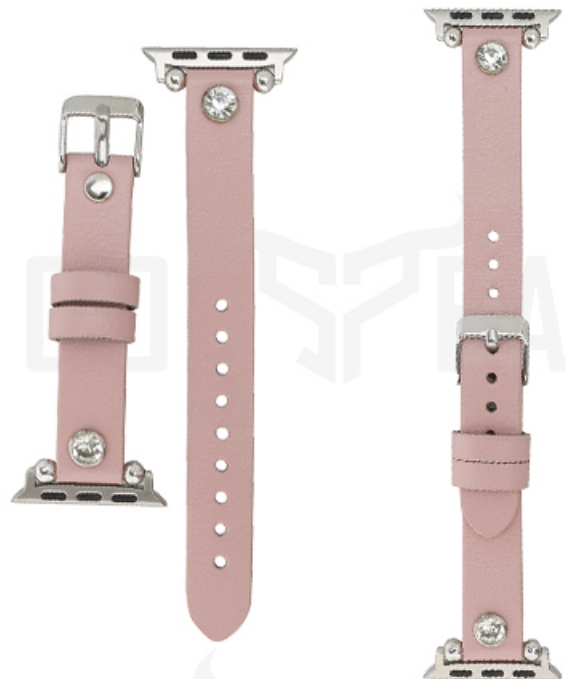

GOEYWEAK

WATCH BANDS

RUTH

GOEY EAK

Full Grain Leather
Color Optional Stud Detail
Braided Double Band Design
S, M and L Size Options
Nubuck Lining
Connector and Buckle Color Options
Compatible Brands: Apple & Fitbit & Samsung
MOQ: 100 Pieces

GOEY EAK

Full Grain Leather
Attractive Gems
Double Band Design
S, M and L Size Options
Nubuck Lining
Connector and Buckle Color Options
Compatible Brands: Apple & Fitbit & Samsung
MOQ: 100 Pieces

IDA

GOEY EAK

Full Grain Leather
Attractive Gems
S, M and L Size Options
Nubuck Lining
Connector and Buckle Color Options
Compatible Brands: Apple & Fitbit & Samsung
MOQ: 100 Pieces

CORA

GOESPEAK

Full Grain Leather
Shiny Gem Detail
S, M and L Size Options
Nubuck Lining
Connector and Buckle Color Options
Compatible Brands: Apple & Fitbit & Samsung
MOQ: 100 Pieces

INGE

GOESPEAK

Full Grain Leather
Vintage Style
S, M and L Size Options
Nubuck Lining
Connector and Buckle Color Options
Compatible Brands: Apple & Fitbit & Samsung
MOQ: 100 Pieces

LUCY

GOESPEAK

Full Grain Leather
Color Optional Stud Detail
Braided Design
S, M and L Size Options
Nubuck Lining
Connector and Buckle Color Options
Compatible Brands: Apple & Fitbit & Samsung
MOQ: 100 Pieces