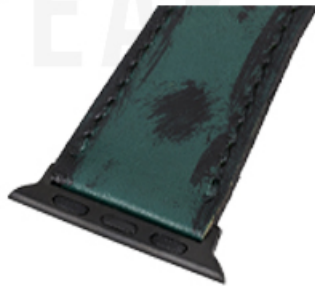

GOEY EAK

Full Grain Leather
Attractive Gems
Double Band Design
S, M and L Size Options
Nubuck Lining
Connector and Buckle Color Options
Compatible Brands: Apple & Fitbit & Samsung
MOQ: 100 Pieces

IDA

GOEY EAK

Full Grain Leather
Attractive Gems
S, M and L Size Options
Nubuck Lining
Connector and Buckle Color Options
Compatible Brands: Apple & Fitbit & Samsung
MOQ: 100 Pieces

CORA

GOESPEAK

Full Grain Leather
Shiny Gem Detail
S, M and L Size Options
Nubuck Lining
Connector and Buckle Color Options
Compatible Brands: Apple & Fitbit & Samsung
MOQ: 100 Pieces

INGE

GOESPEAK

Full Grain Leather
Vintage Style
S, M and L Size Options
Nubuck Lining
Connector and Buckle Color Options
Compatible Brands: Apple & Fitbit & Samsung
MOQ: 100 Pieces

LUCY

GOESPEAK

Full Grain Leather
Color Optional Stud Detail
Braided Design
S, M and L Size Options
Nubuck Lining
Connector and Buckle Color Options
Compatible Brands: Apple & Fitbit & Samsung
MOQ: 100 Pieces